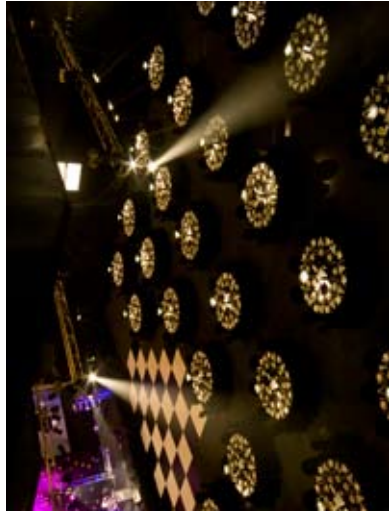

OUR FUNCTION CAPABILITIES

National award winning caterers and a dedicated event team, Adelaide Event & Exhibition Centre has the capability to host many styles of events, such as: **Banquets from 100 up to 1,500 people, Business Breakfasts, Cocktail parties Product Launch and Casual outdoor catering solutions.**

The unique versatility of combining indoor and outdoor venues, can create and deliver a great experience to your cocktail, corporate or social function.